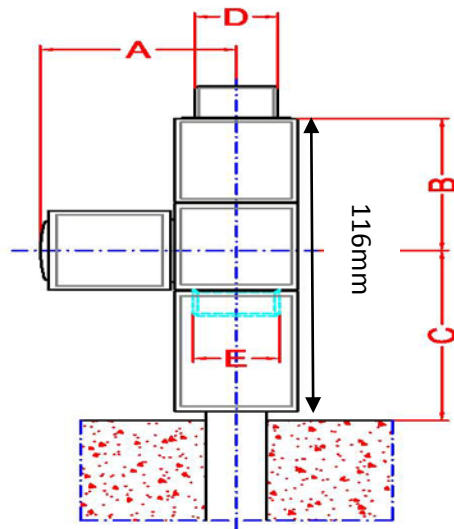

JIS EUROPE
100% STAINLESS STEEL

EST 1997

HEATED TOWEL RAILS

Straight Brunswick Valves

TAP

A	B	C	D	E
48mm	51mm	65mm	½"	½"

LOCKSHIELD

A	B	C	D	E
48mm	51mm	65mm	½"	½"