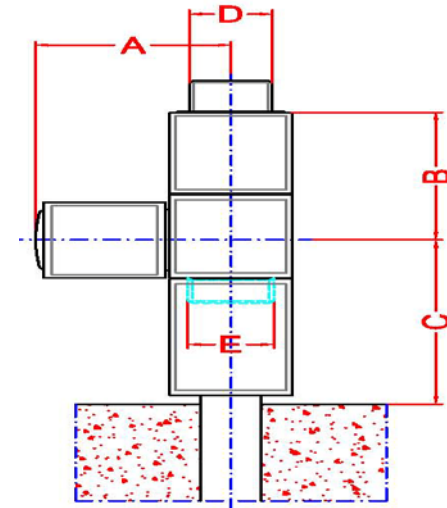

JIS EUROPE
100% STAINLESS STEEL

EST 1997

HEATED TOWEL RAILS

Straight Brunswick Valves

TAP

A	B	C	D	E
48mm	51mm	65mm	½"	½"

LOCKSHIELD

A	B	C	D	E
48mm	51mm	65mm	½"	½"